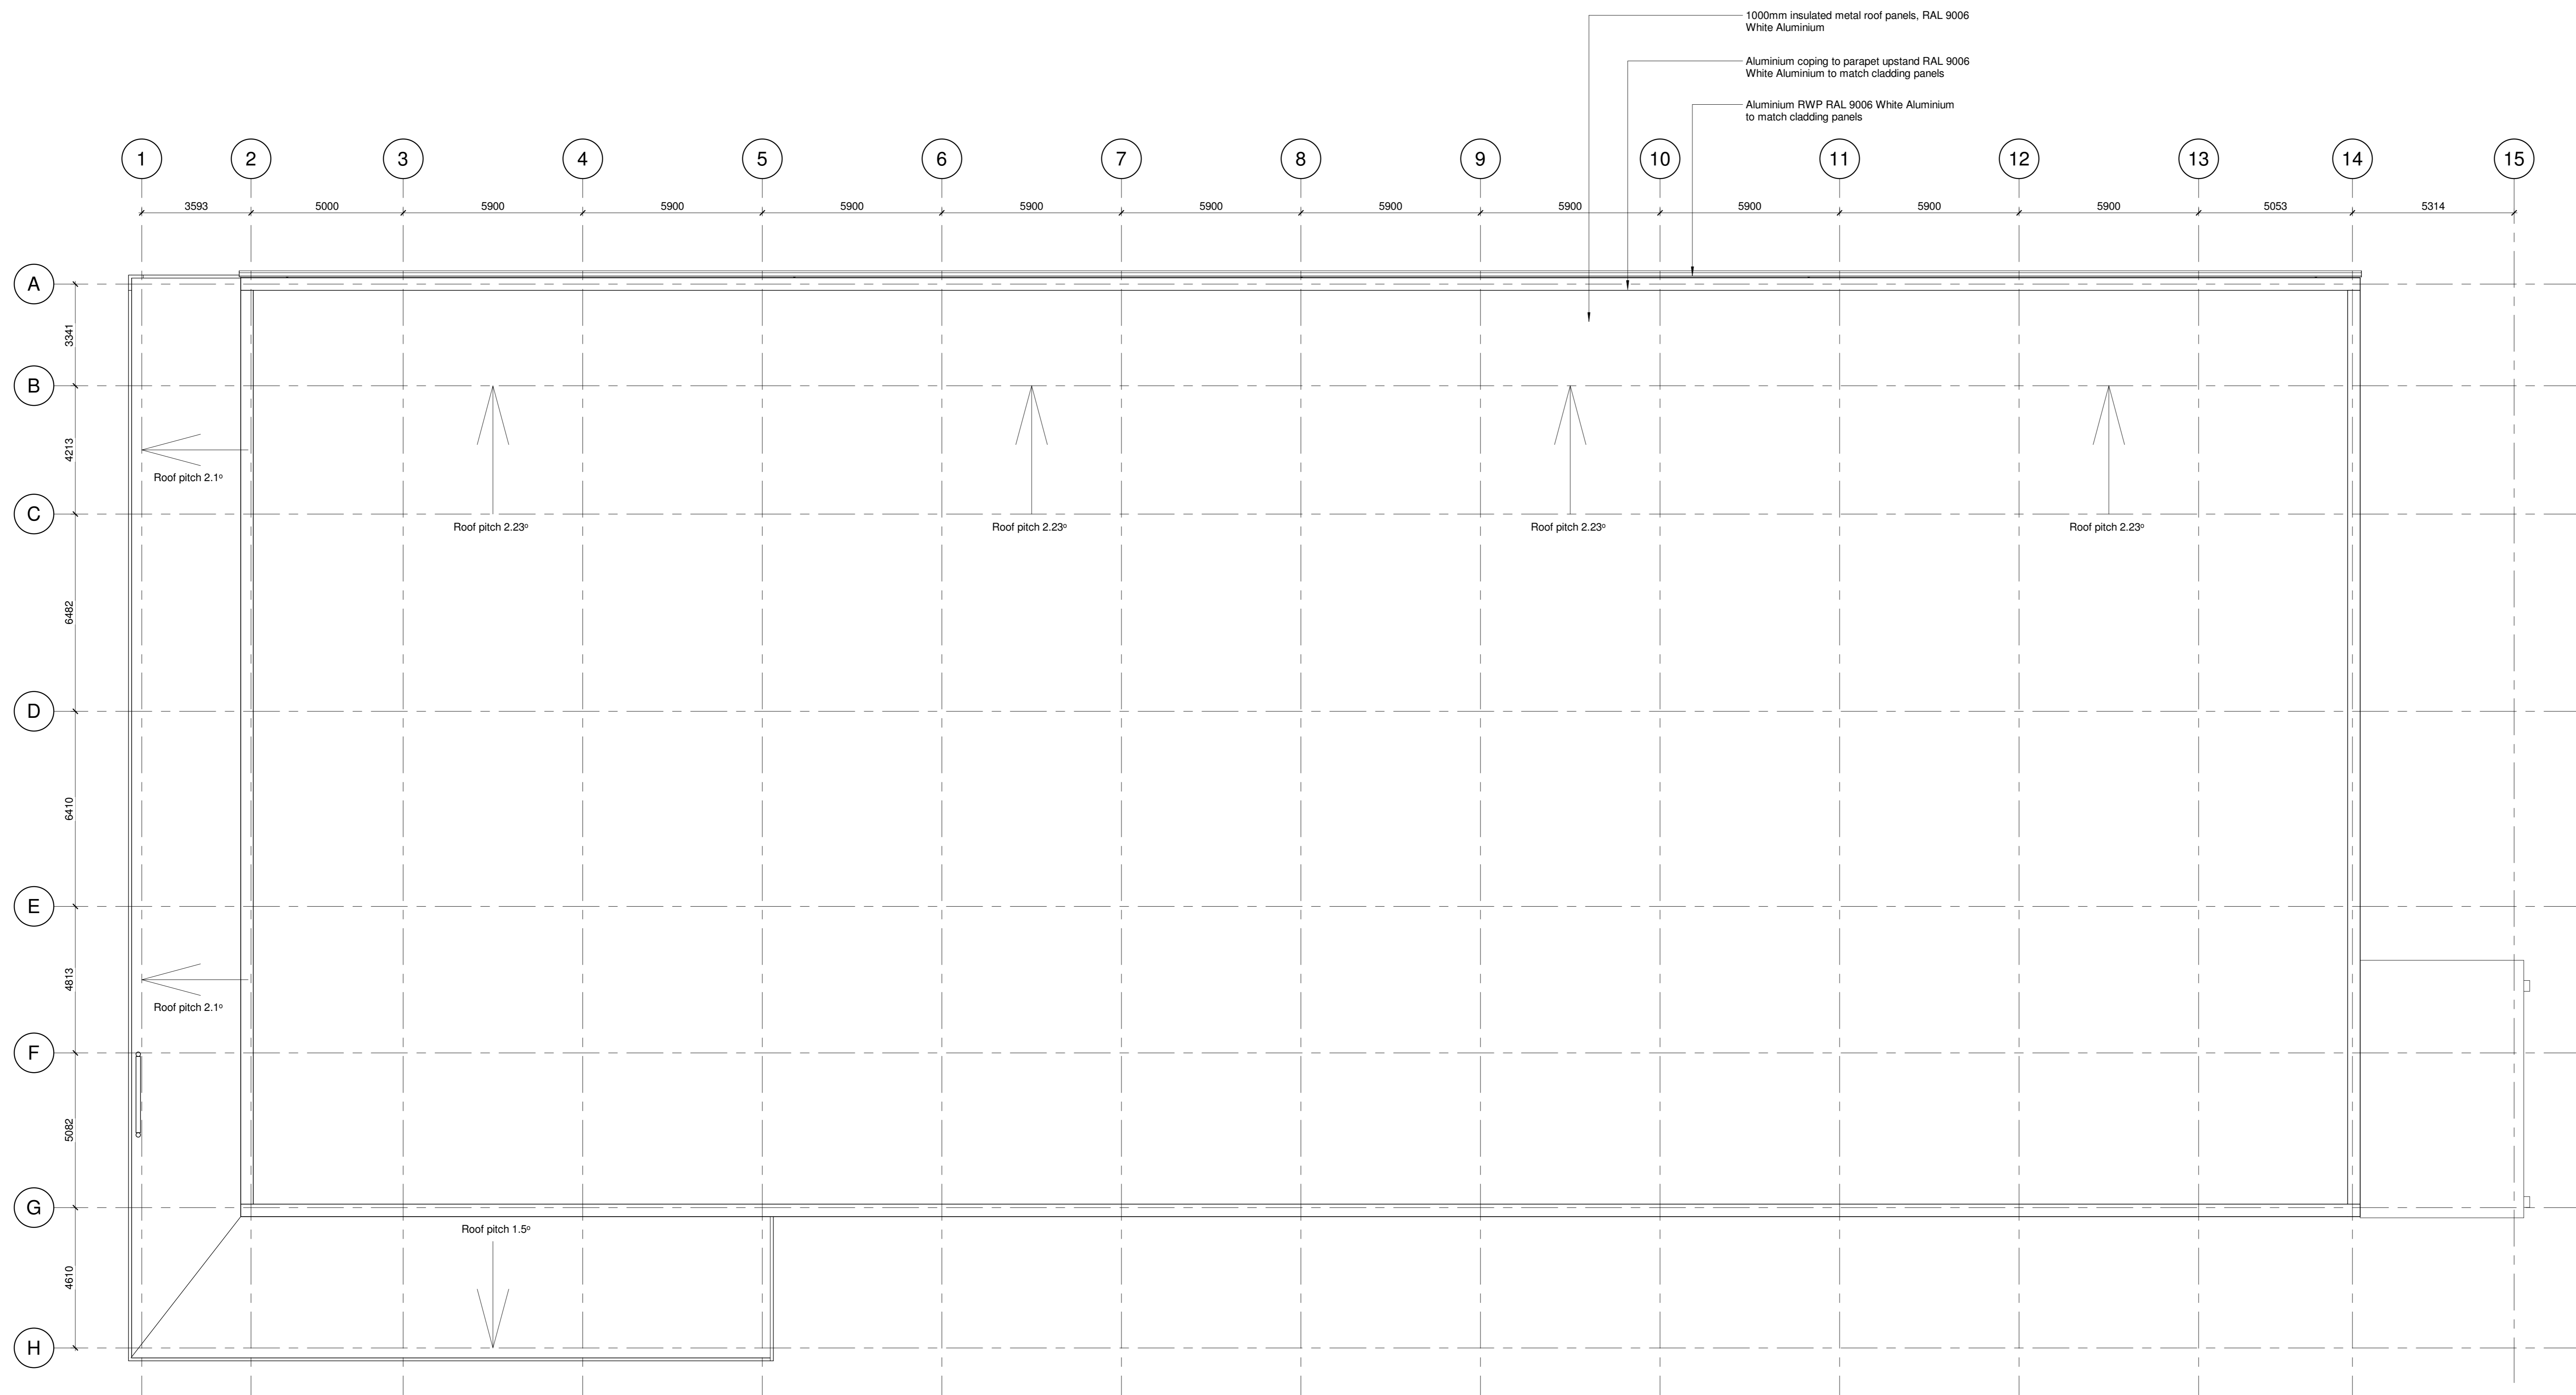

General Notes

1 Roof Level
1 : 100

Rev.	Description	By	Date
1	First issue	GG	-

SIMONS
DESIGN
991 Doddington Road
Lincoln, East Midlands, LN6 3AA
Tel: 01522 505000 - www.simons.design

Client
Simons Developments
Project Name and Address
Proposed LIDL Store
Thanet Way, Herne Bay
Drawing Title
Proposed Roof Plan

Drawing Status
ISSUED FOR PLANNING

Scale	Date	Drawn	Project Lead
1:100@A0	08-2017	GMG	SJD

Drawing No.	Project No.	Originator	Zone	Level	Type	Size	Drawing No.	Rev
5784	SD	XX	01	P	A	0103	1