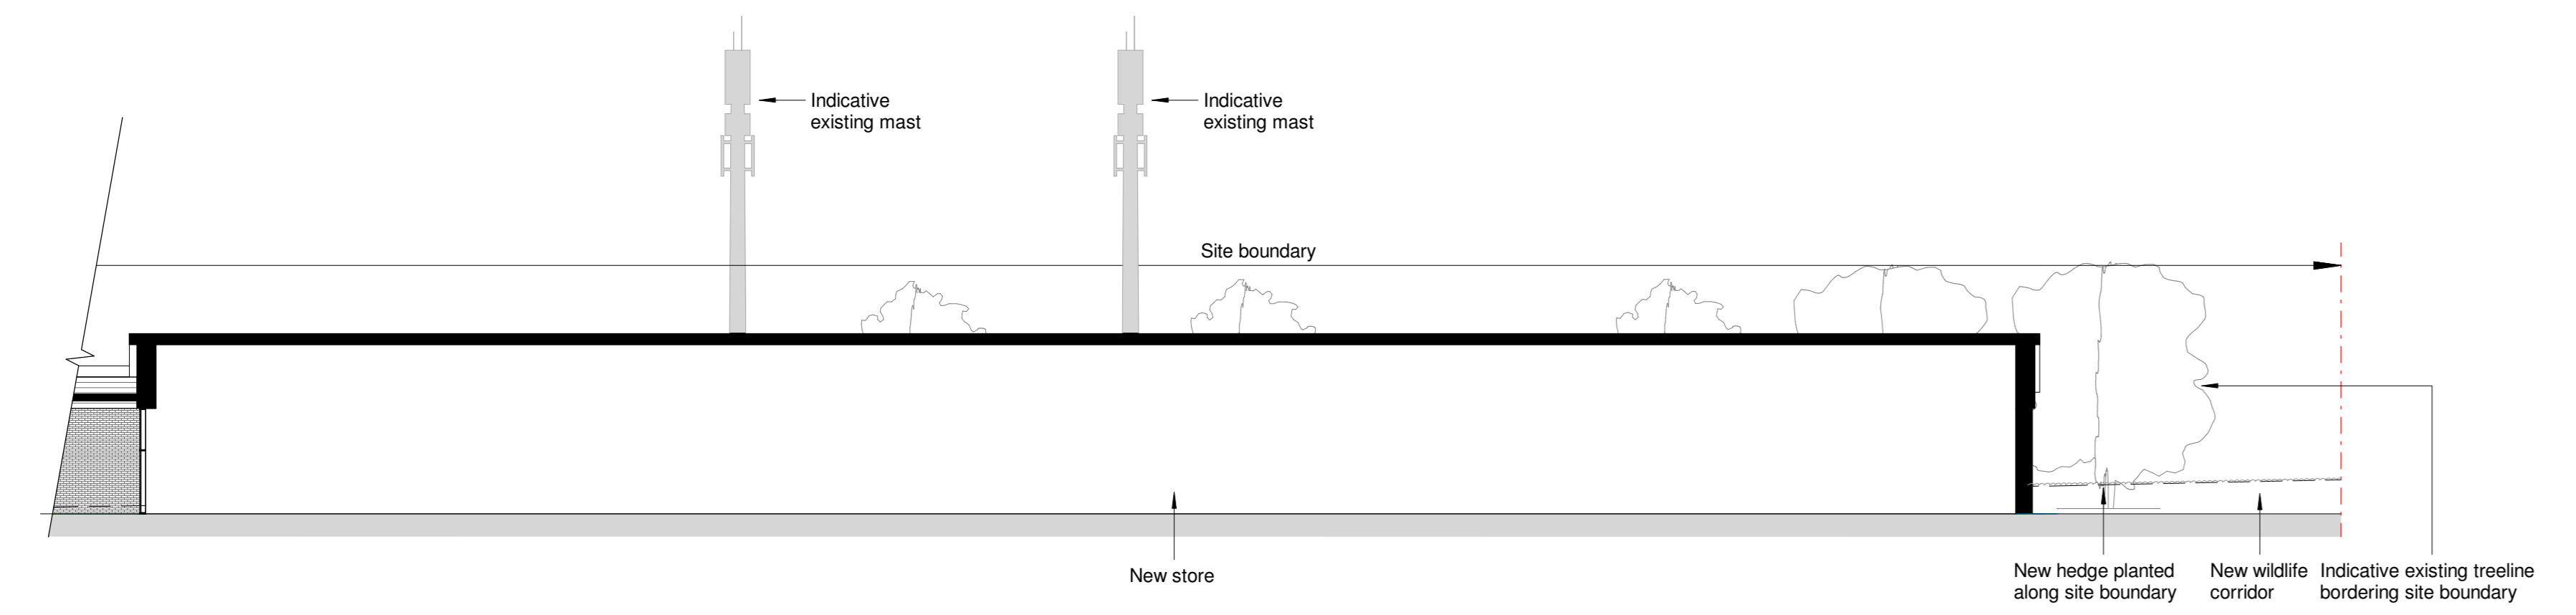

Proposed Long Site Section B-B 2 of 2
1 : 200