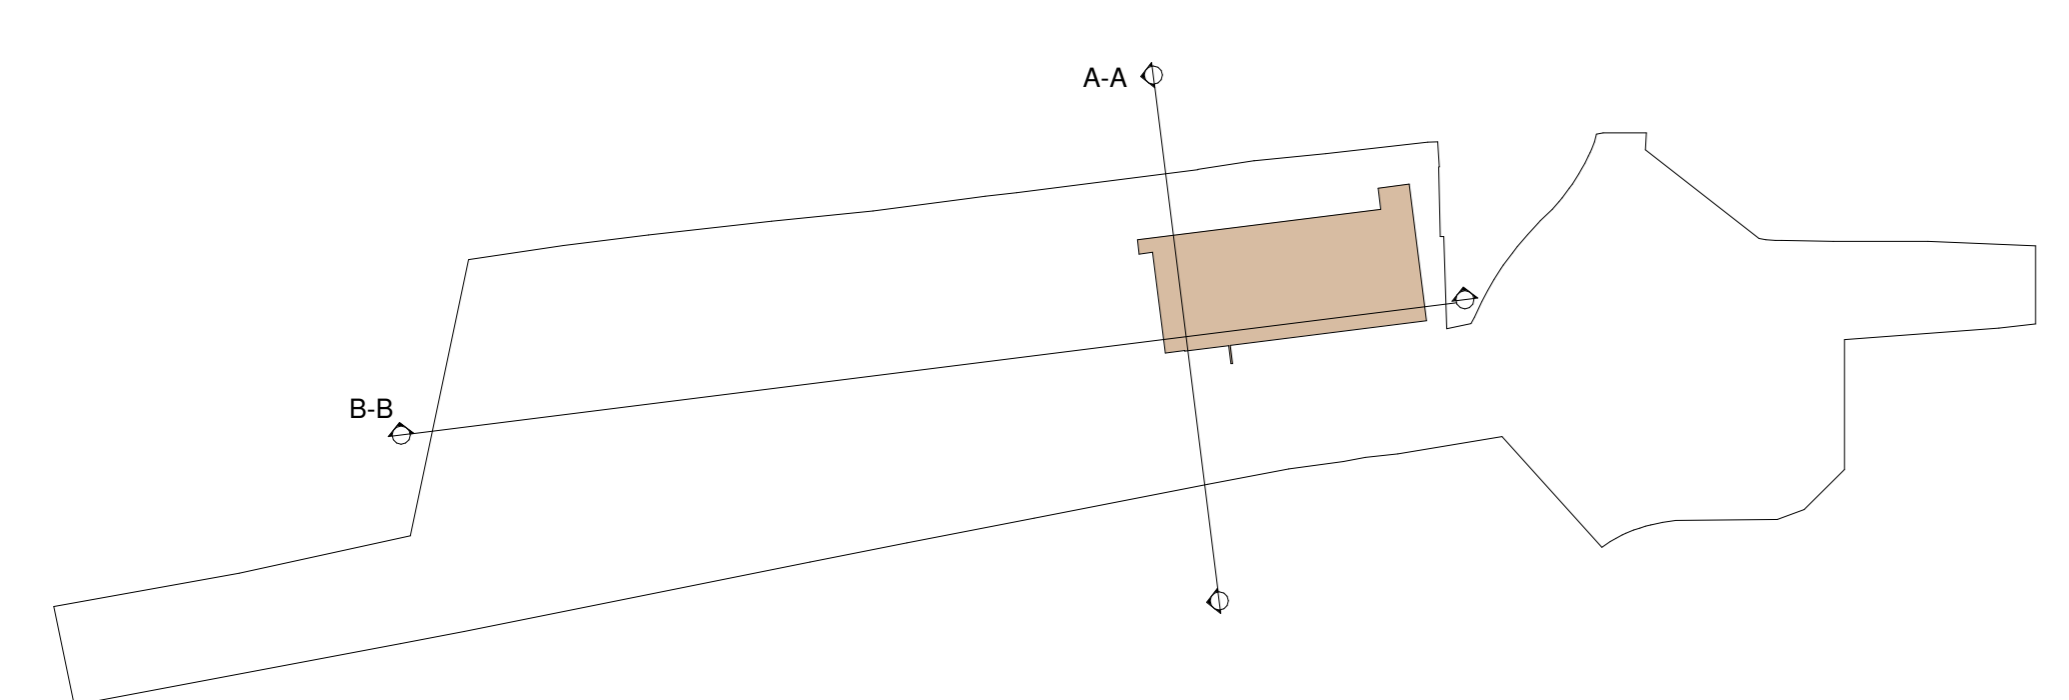

Proposed Section Locations
1 : 2000

Rev.	Description	By	Date
01	First issue	DF	--

**SIMONS
DESIGN**
991 Doddington Road
Lincoln, East Midlands, LN6 3AA
Tel: 01522 505000 - www.simons.design

Client
Simons Developments

Project Name and Address
**Proposed LIDL Store
Thanet Way, Herne Bay**

Drawing Title
Proposed Site Sections

Drawing Status
ISSUED FOR PLANNING

Scale	Date	Drawn	Project Lead
1:200@A0	10-2018	DF	SJD

Project No.	Originator	Zone	Level	Type	Size	Drawing No.	Rev
5784	SD	XX	XX	S	A	0302	01