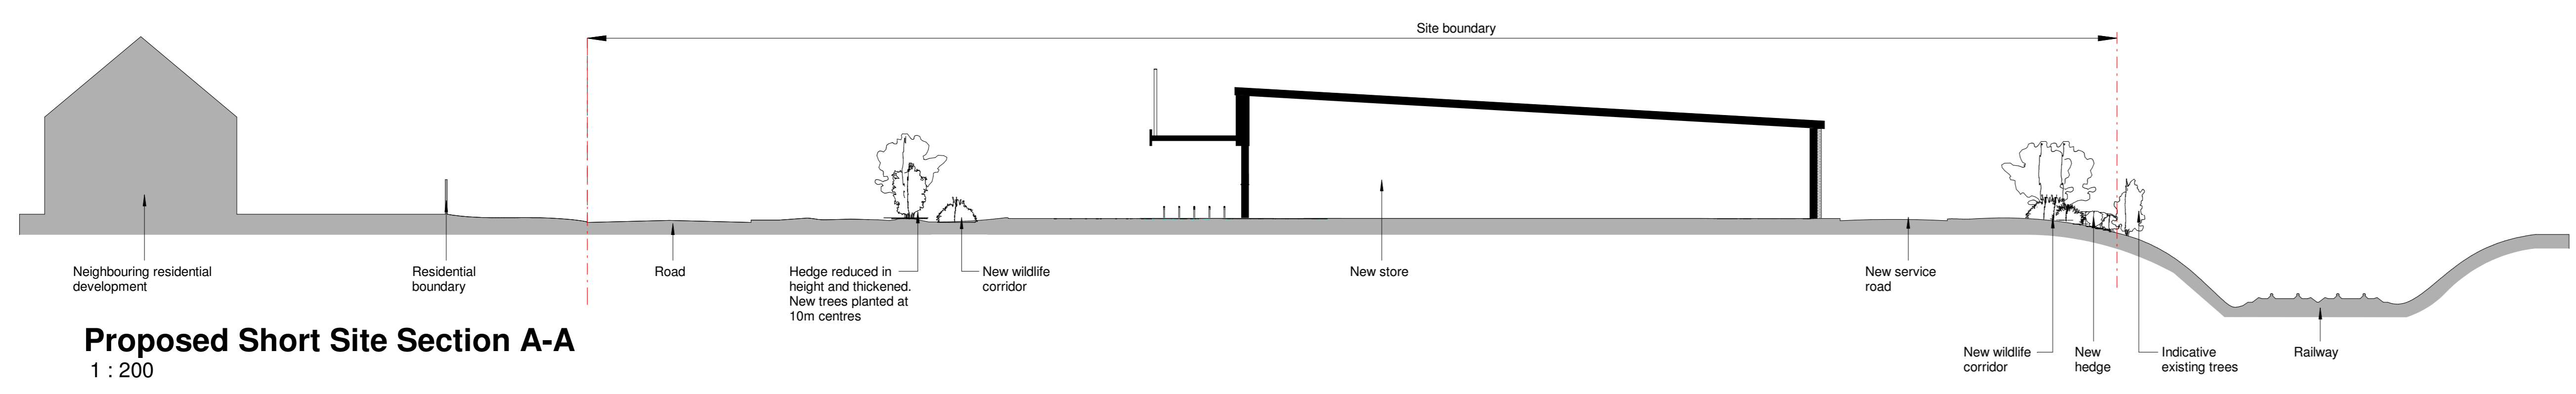

General Notes

Proposed Short Site Section A-A
1 : 200