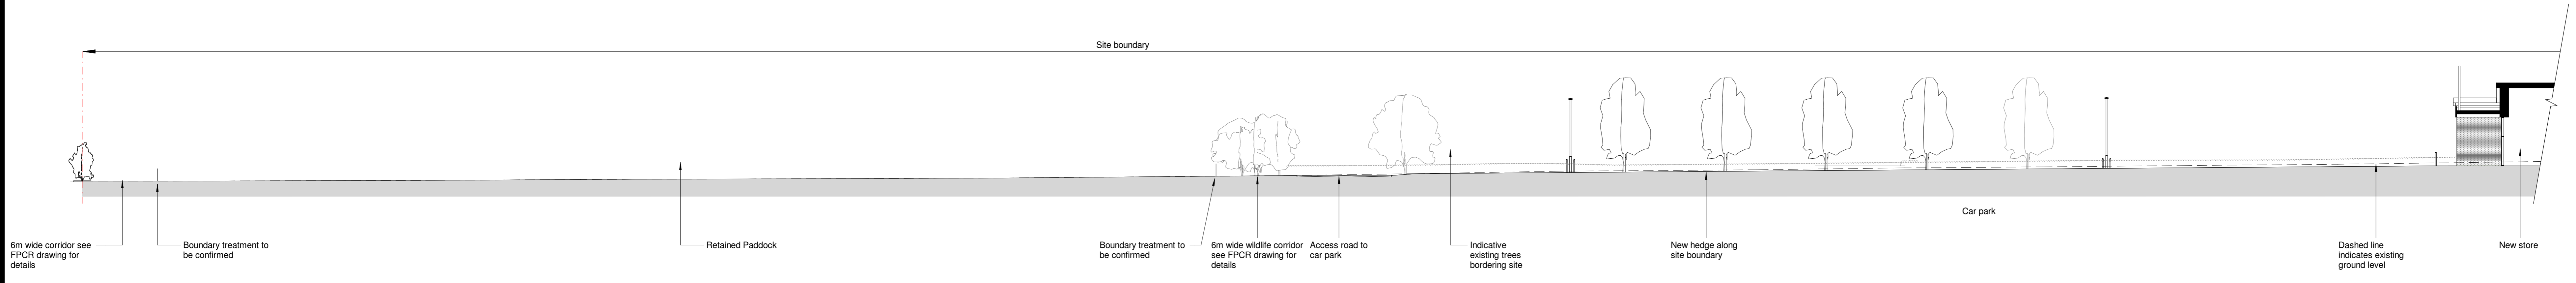

Proposed Long Site Section B-B 1 of 2
1 : 200