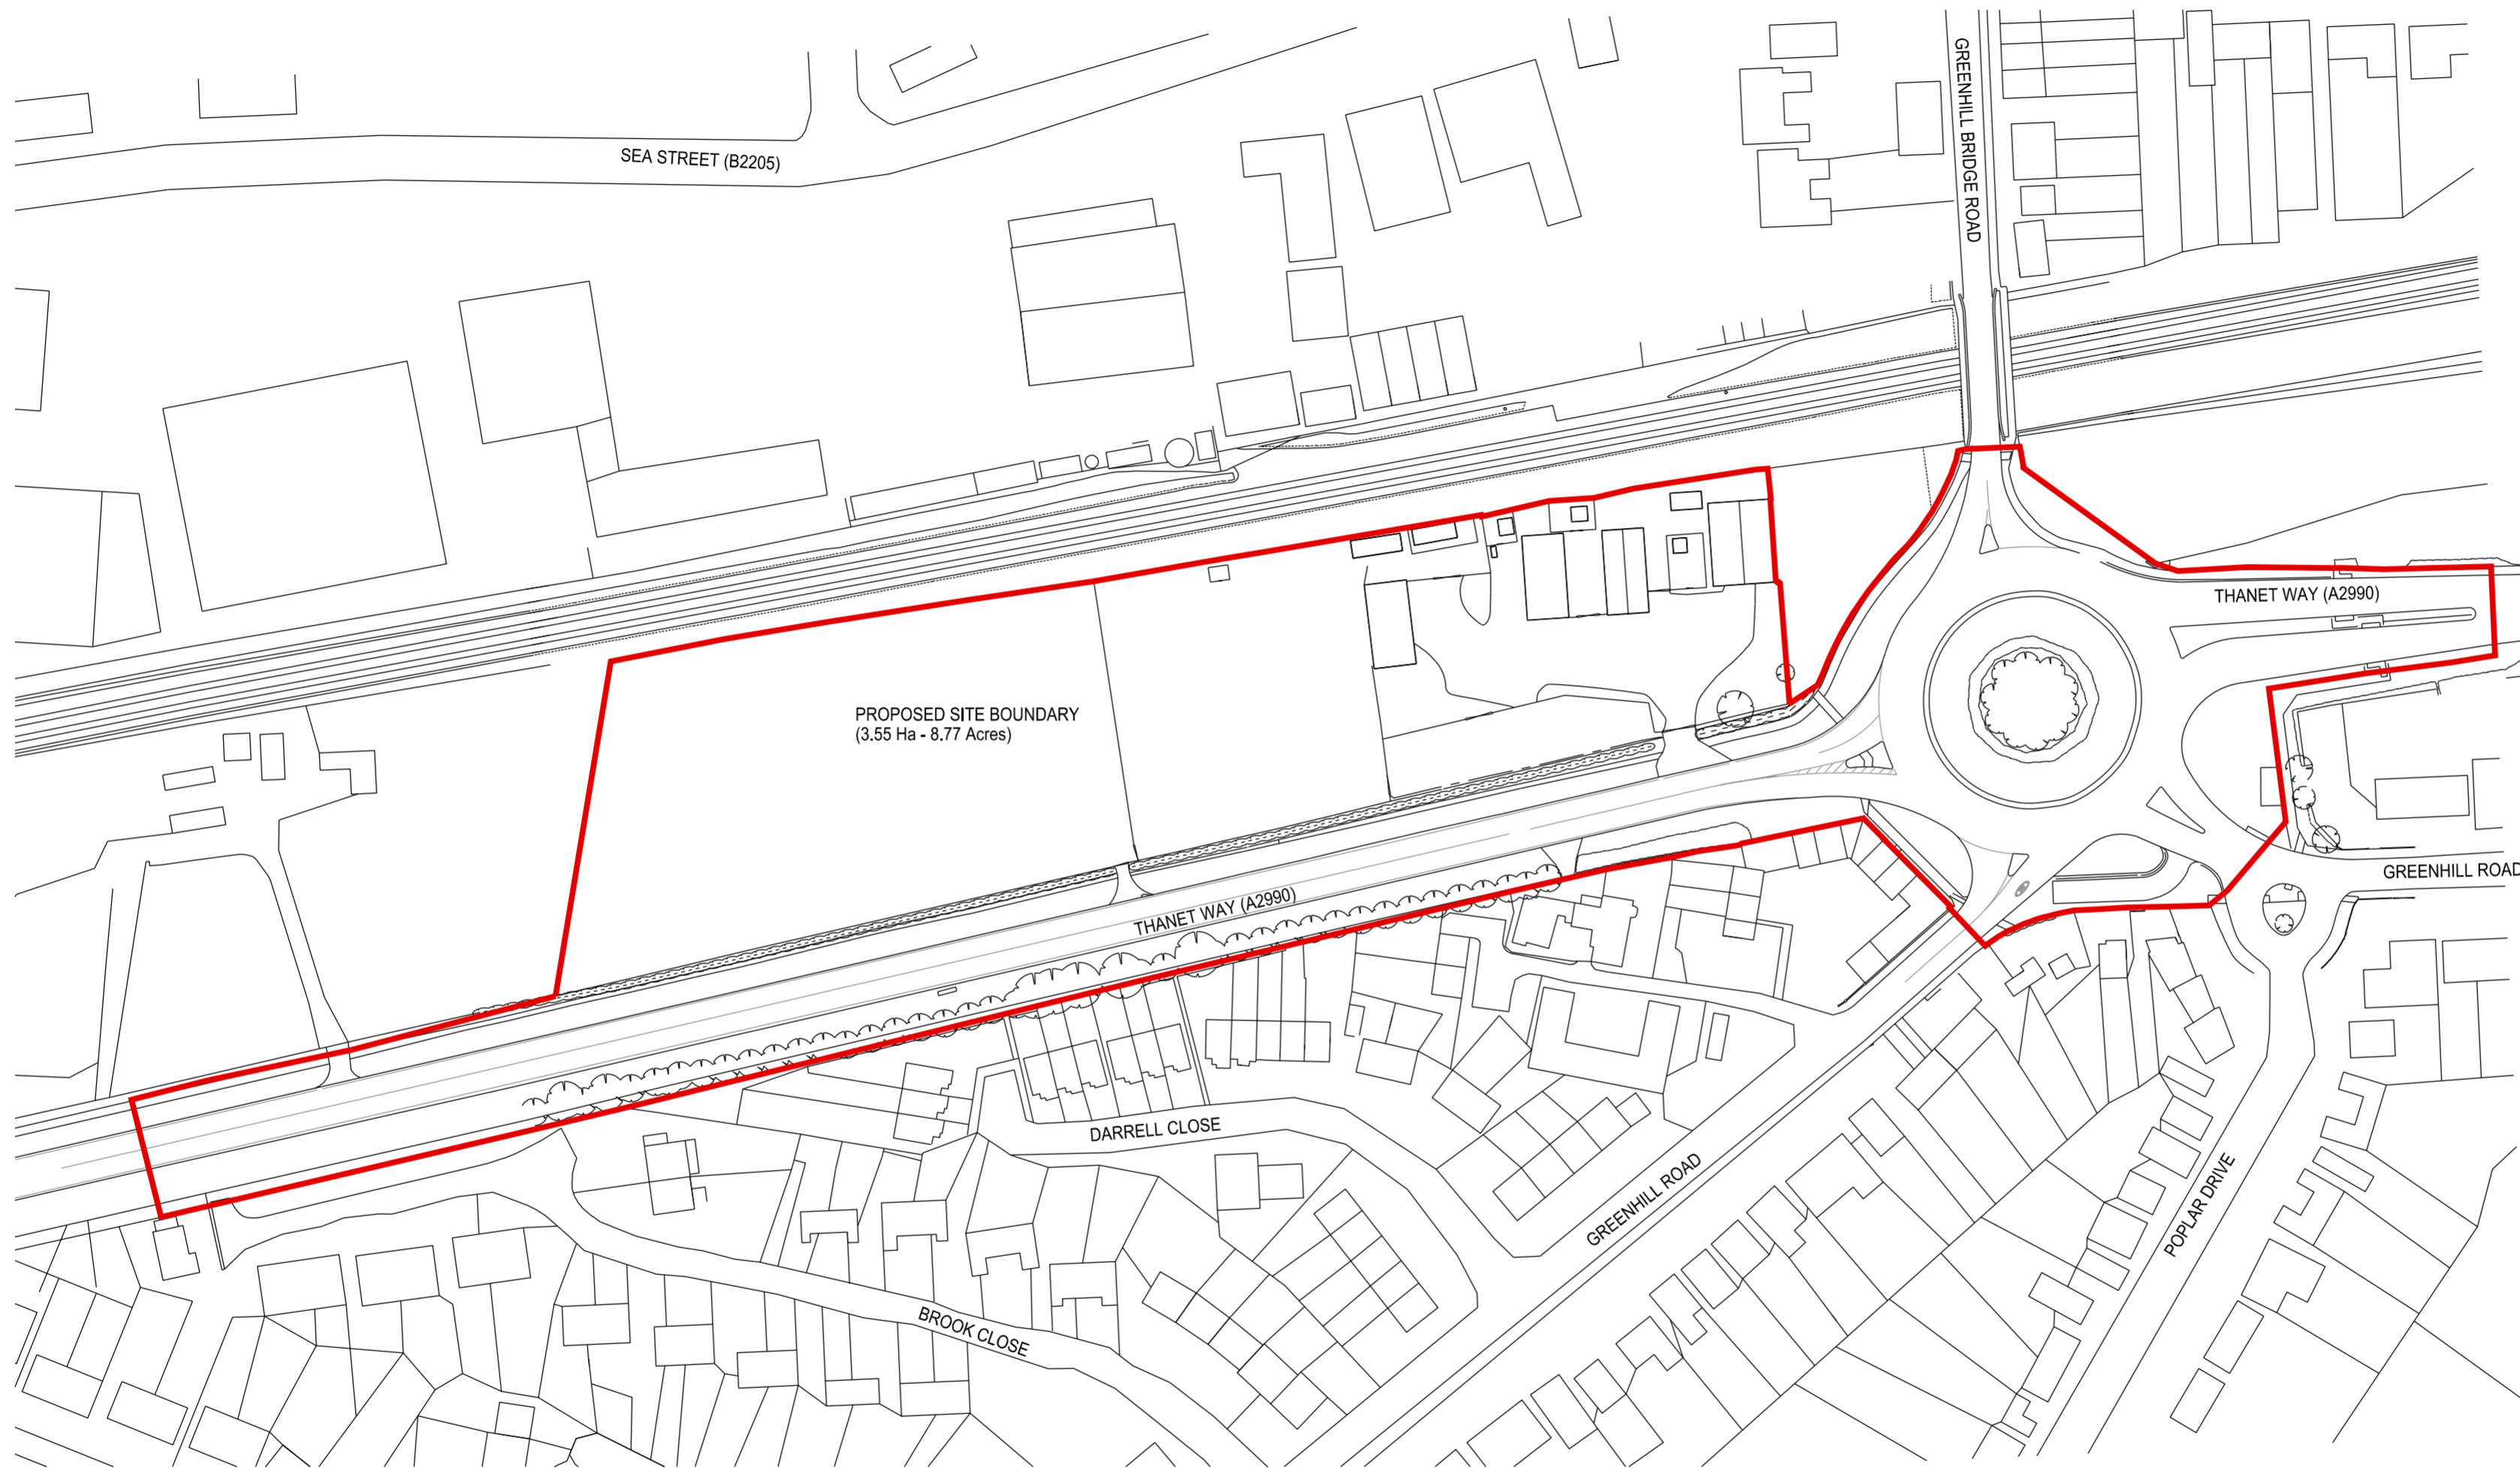

This drawing is a copyright and no portion should be used without consent. No dimensions are to be scaled off this drawing. All dimensions to be verified on site

General Notes

— Proposed Site Boundary

Rev.	Description	DF	By	Date
01	First Issue			

**SIMONS**  
DESIGN

991 Doddington Road  
Lincoln, East Midlands. LN6 3AA  
Tel: 01522 505000 - www.simons.design

Client  
**Simons Developments**

Project Name and Address  
**Proposed LIDL Store  
Thanet Way  
Herne Bay**

Drawing Title  
**Site Location Plan**

Drawing Status  
**ISSUED FOR PLANNING**

Scale	Date	Drawn	Project Lead
1:1250@A2	Sep 2018	DF	SJD
Drawing No.			
Project No.	Originator	Zone	Level
5784	SD	XX	XX
Type	Role	Drawing No.	Rev
P	A	0001	01